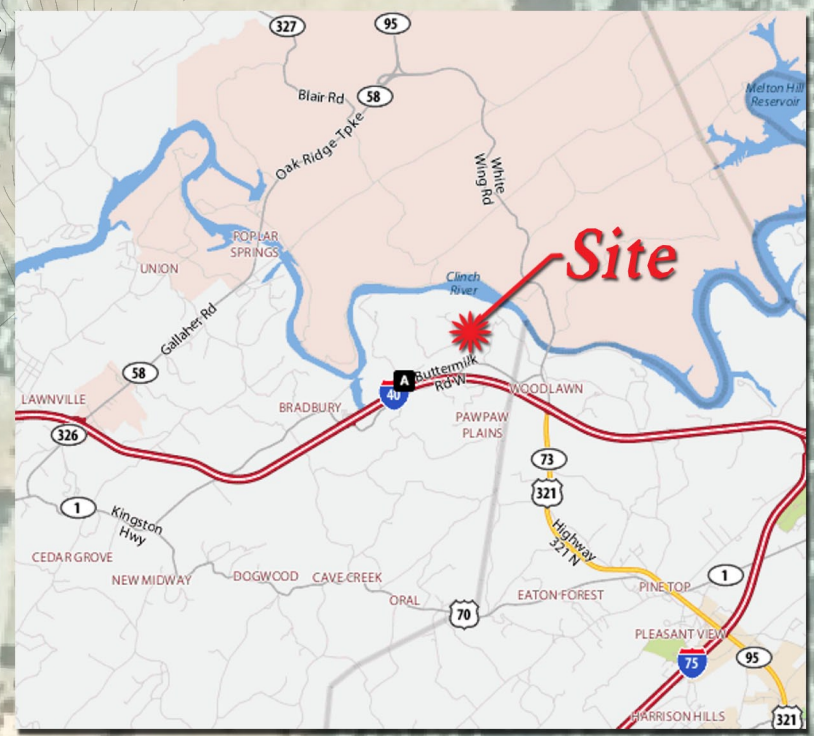

Roane Regional Business & Technology Park

Note: This plan is conceptual in nature and to be used for preliminary planning purposes only. Lot acreages and building square footages are approximate. Aerial imagery provided by National Agricultural Imagery Program. Subdivision plan provided by McGill Associates.

Vicinity Map

CONCEPTUAL SITE PLAN- PHASE TWO JONES ROAD SITE ROANE COUNTY, TN

CREATED IN JUNE 2009 BY: