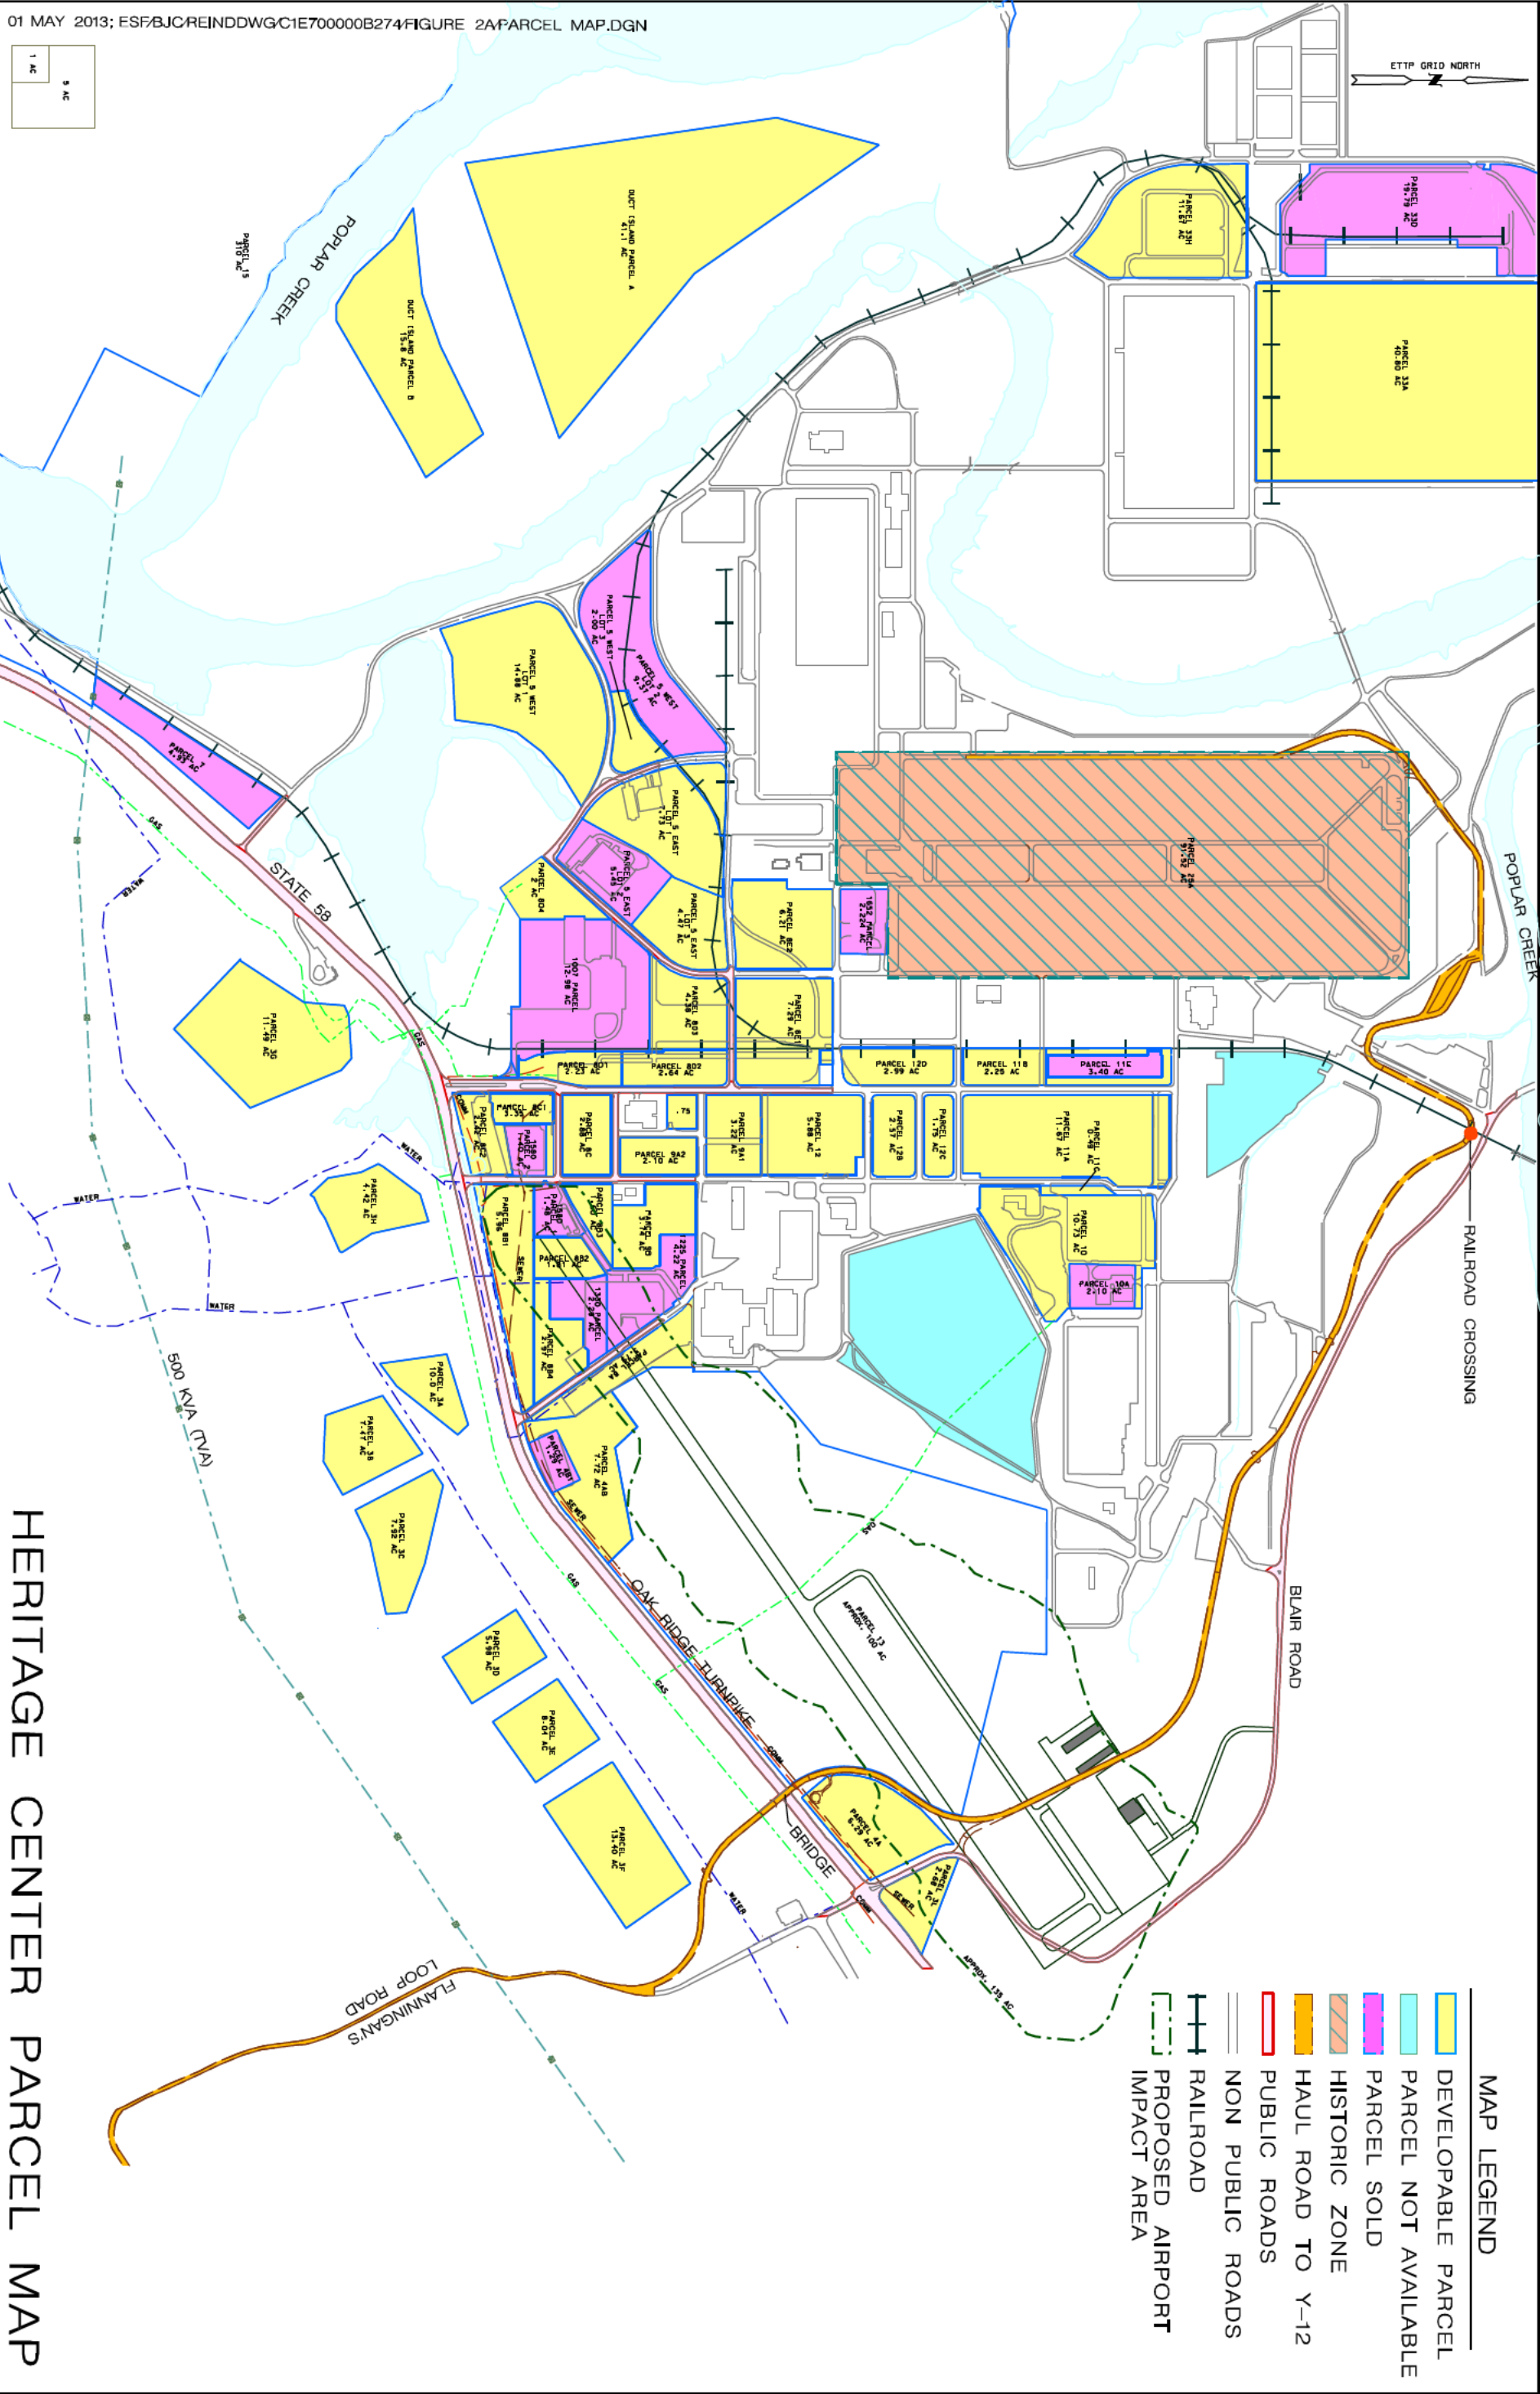

ETTP GRID NORTH

MAP LEGEND

- DEVELOPABLE PARCEL
- PARCEL NOT AVAILABLE
- PARCEL SOLD
- HISTORIC ZONE
- HAUL ROAD TO Y-12
- PUBLIC ROADS
- NON PUBLIC ROADS
- RAILROAD
- PROPOSED AIRPORT
- IMPACT AREA

HERITAGE CENTER PARCEL MAP